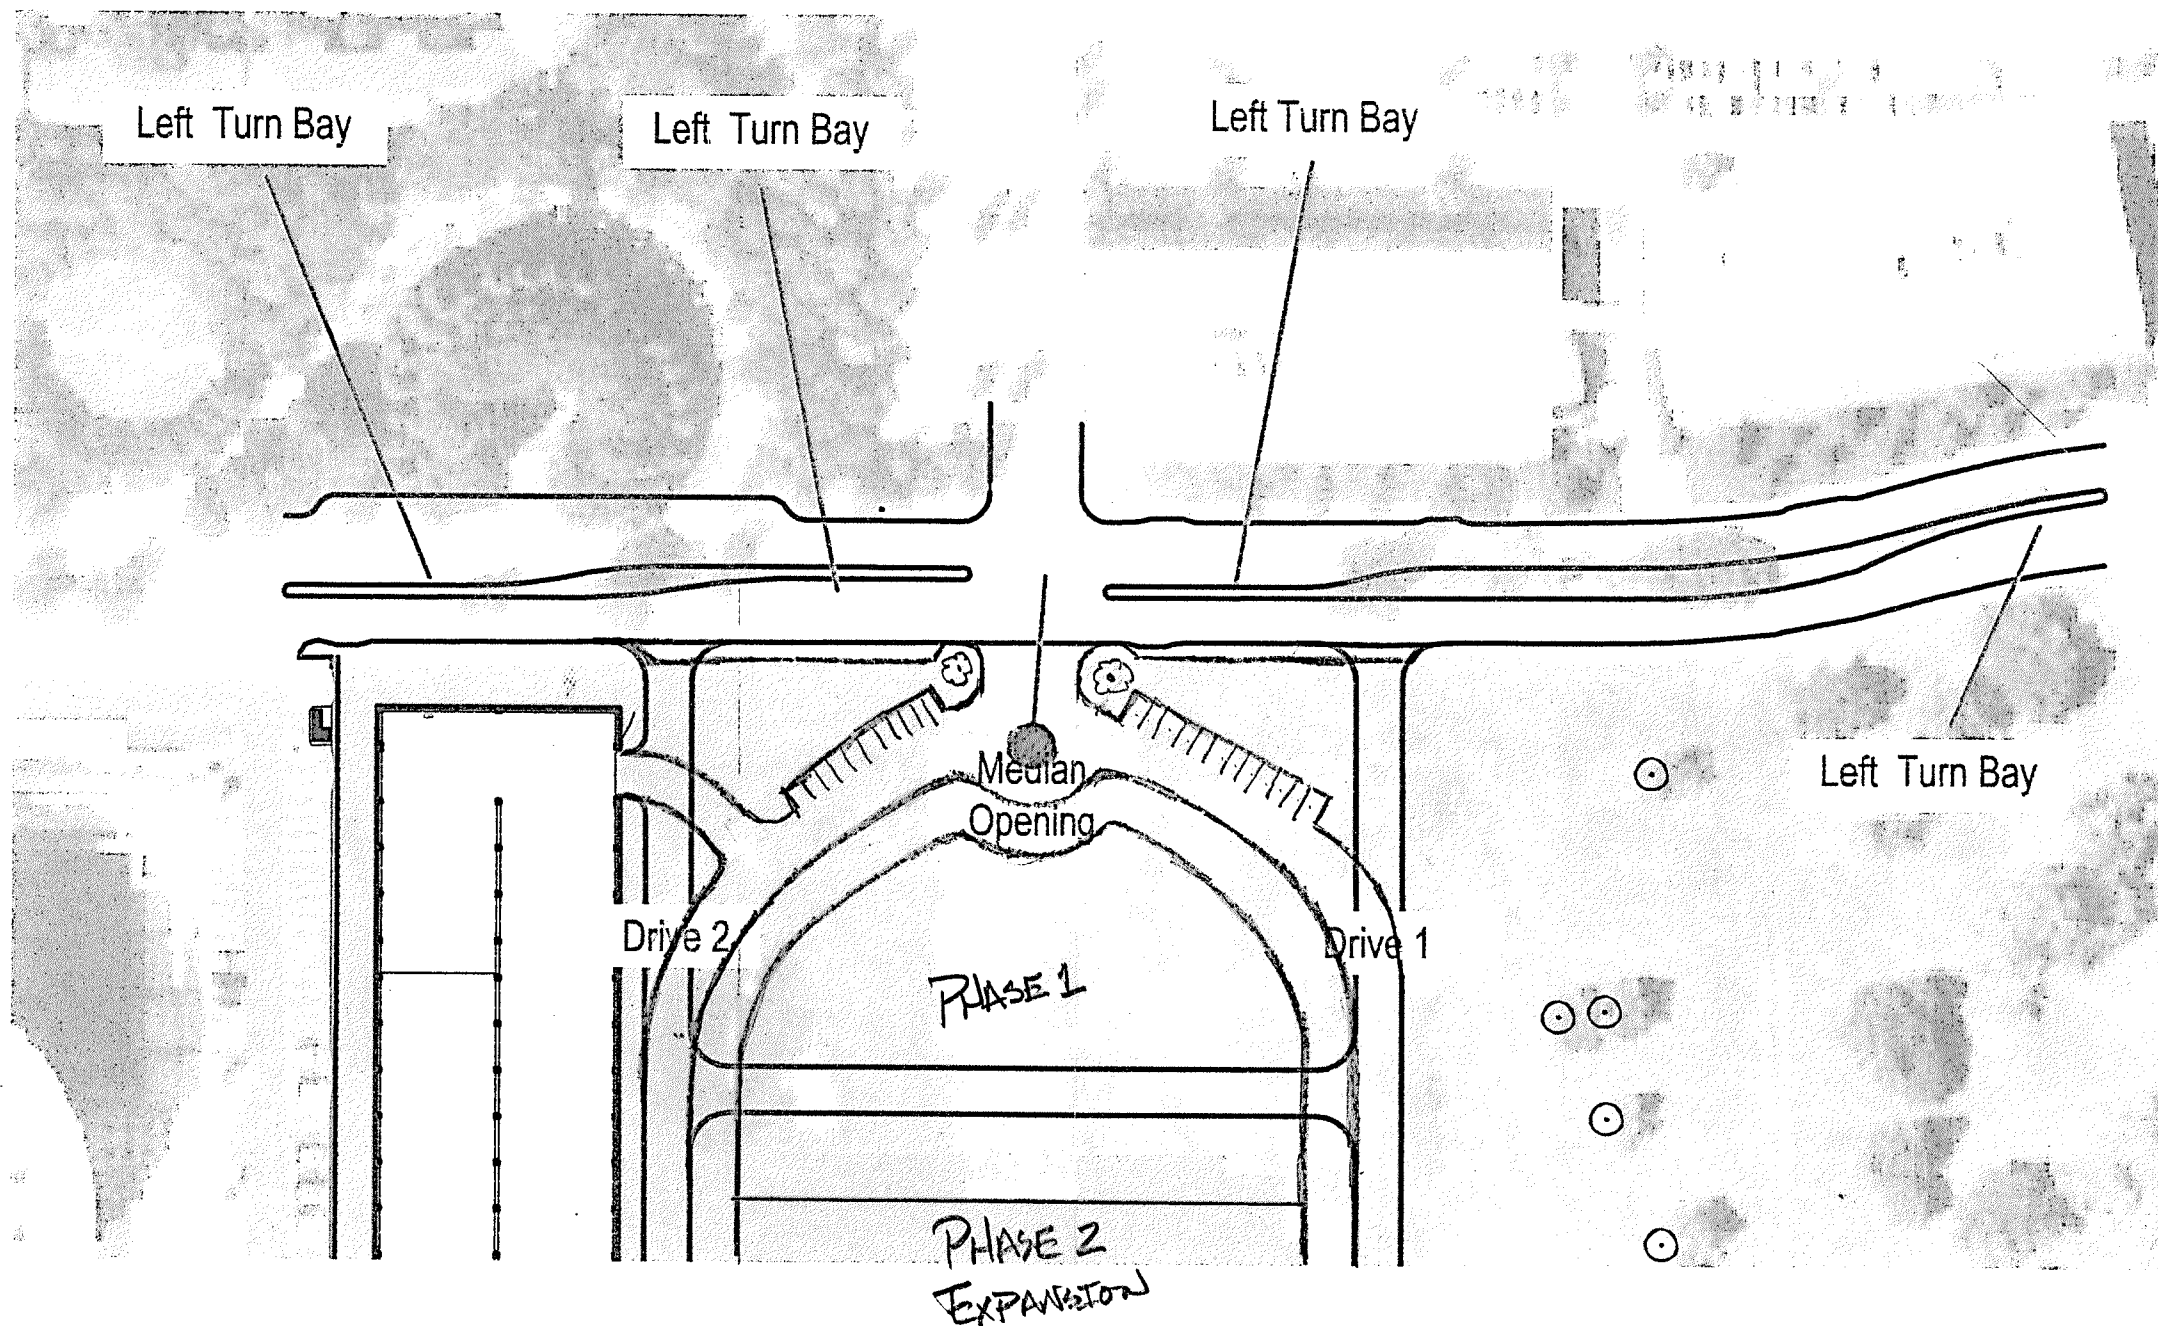

SCALE:
1" = 100'

Existing Quorum Drive Median Configuration