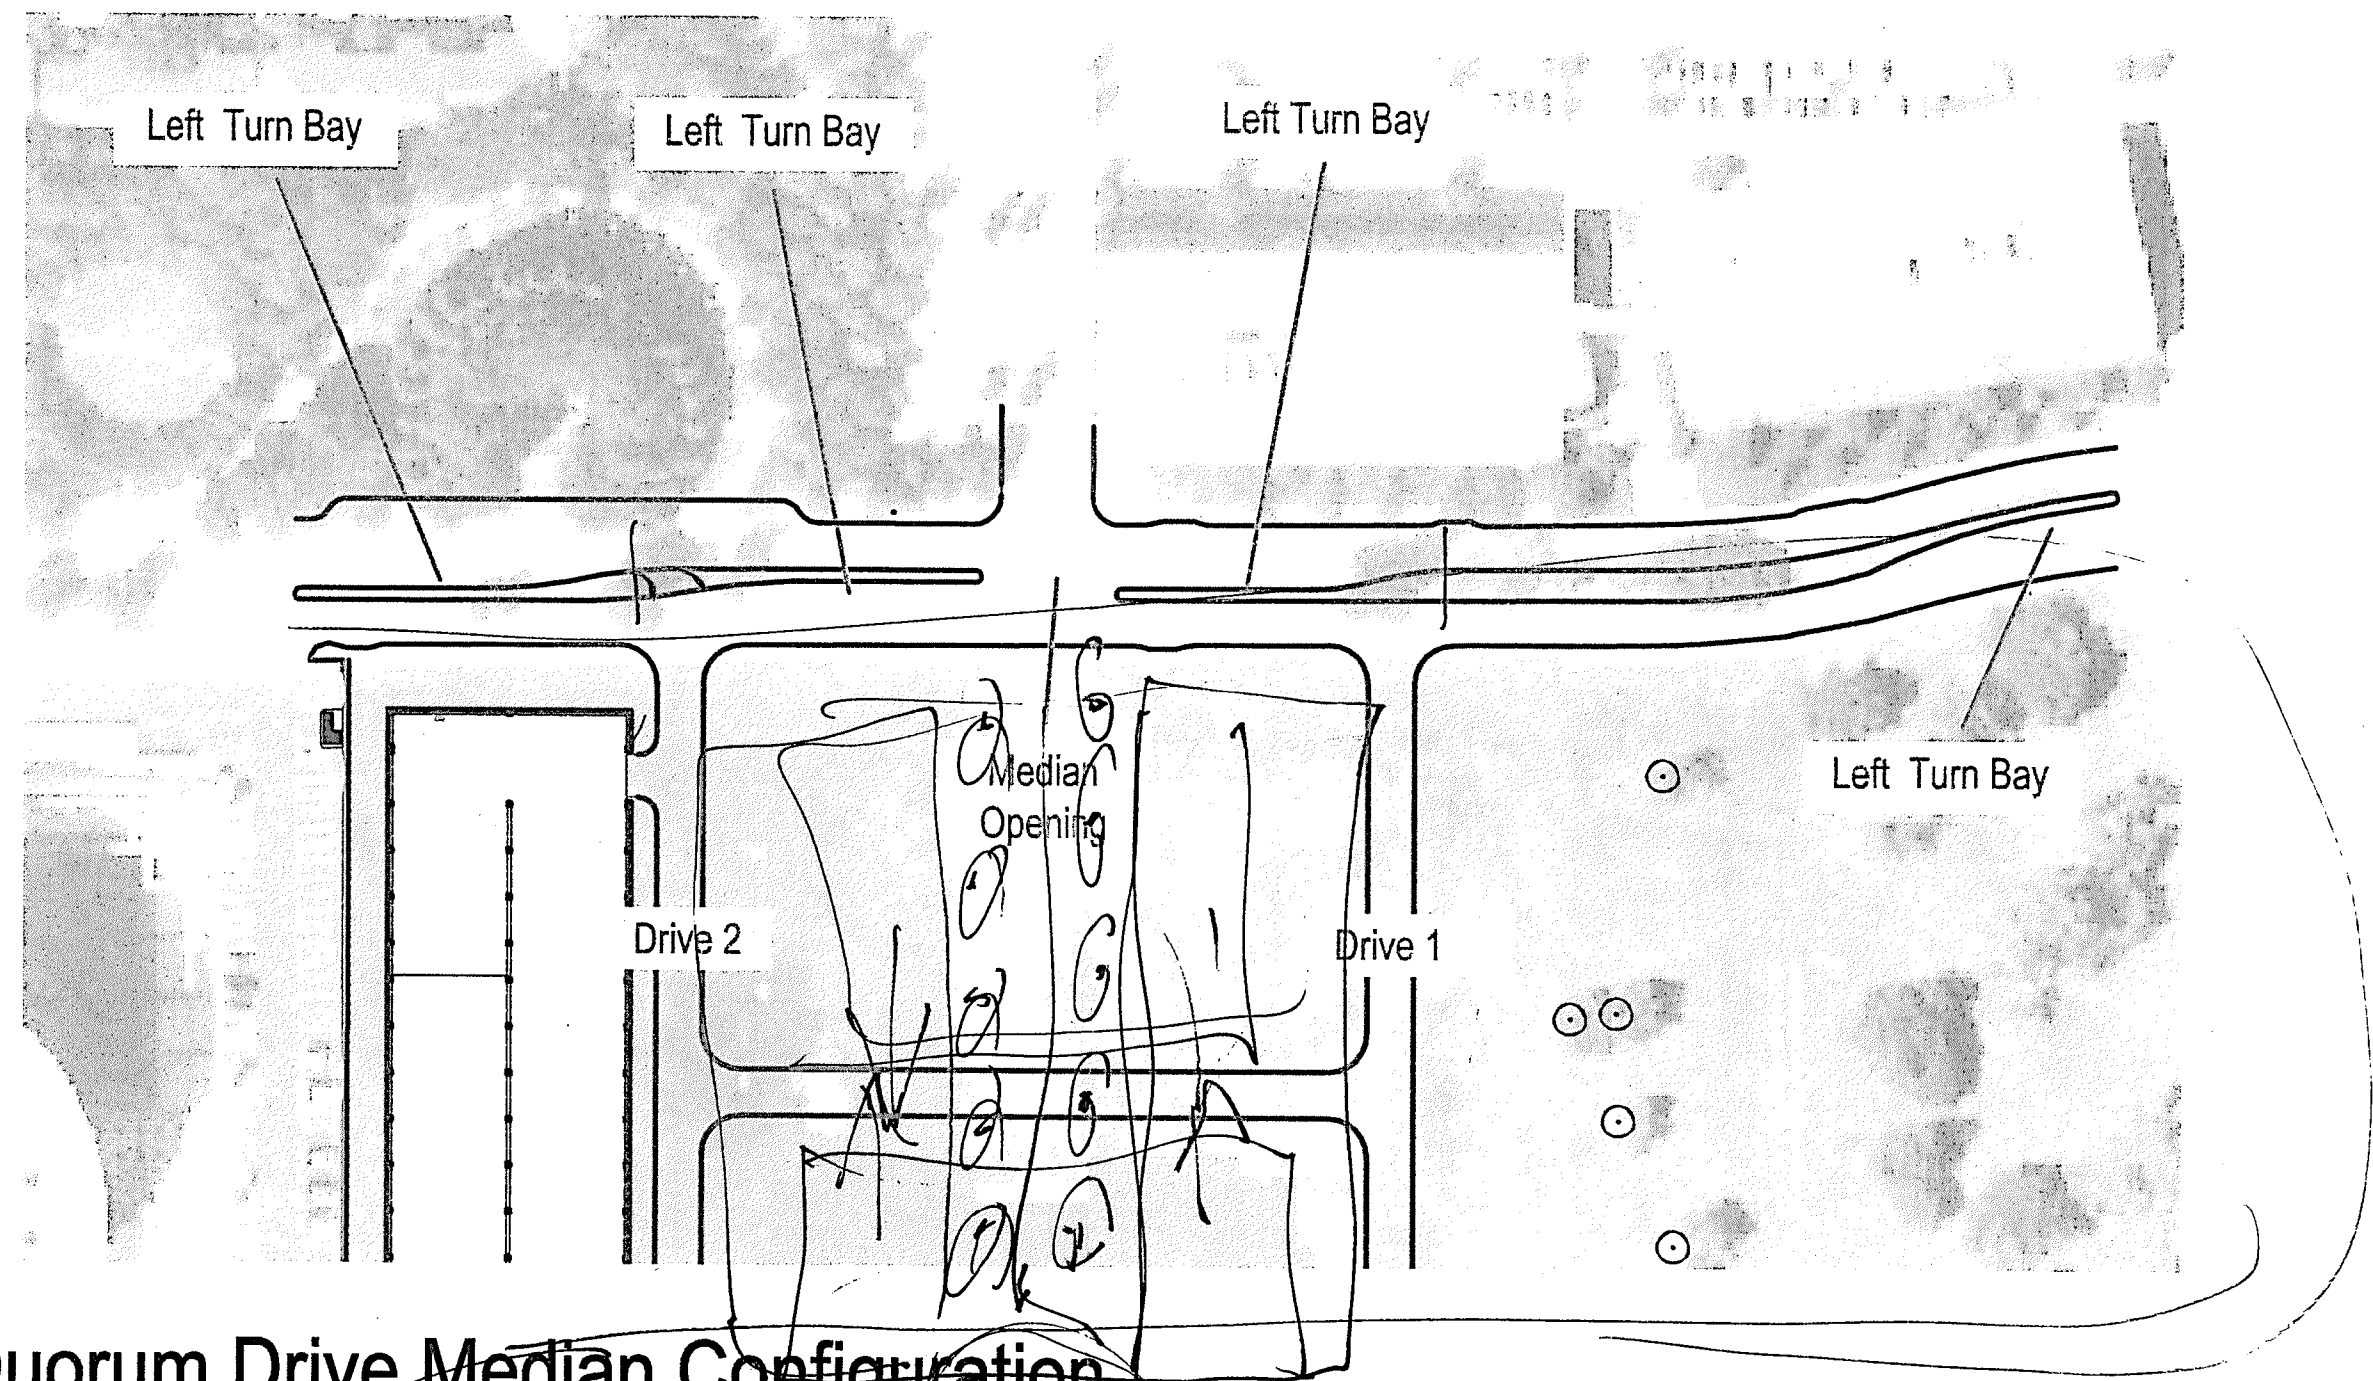

SCALE:  
1" = 100'

Existing Quorum Drive Median Configuration