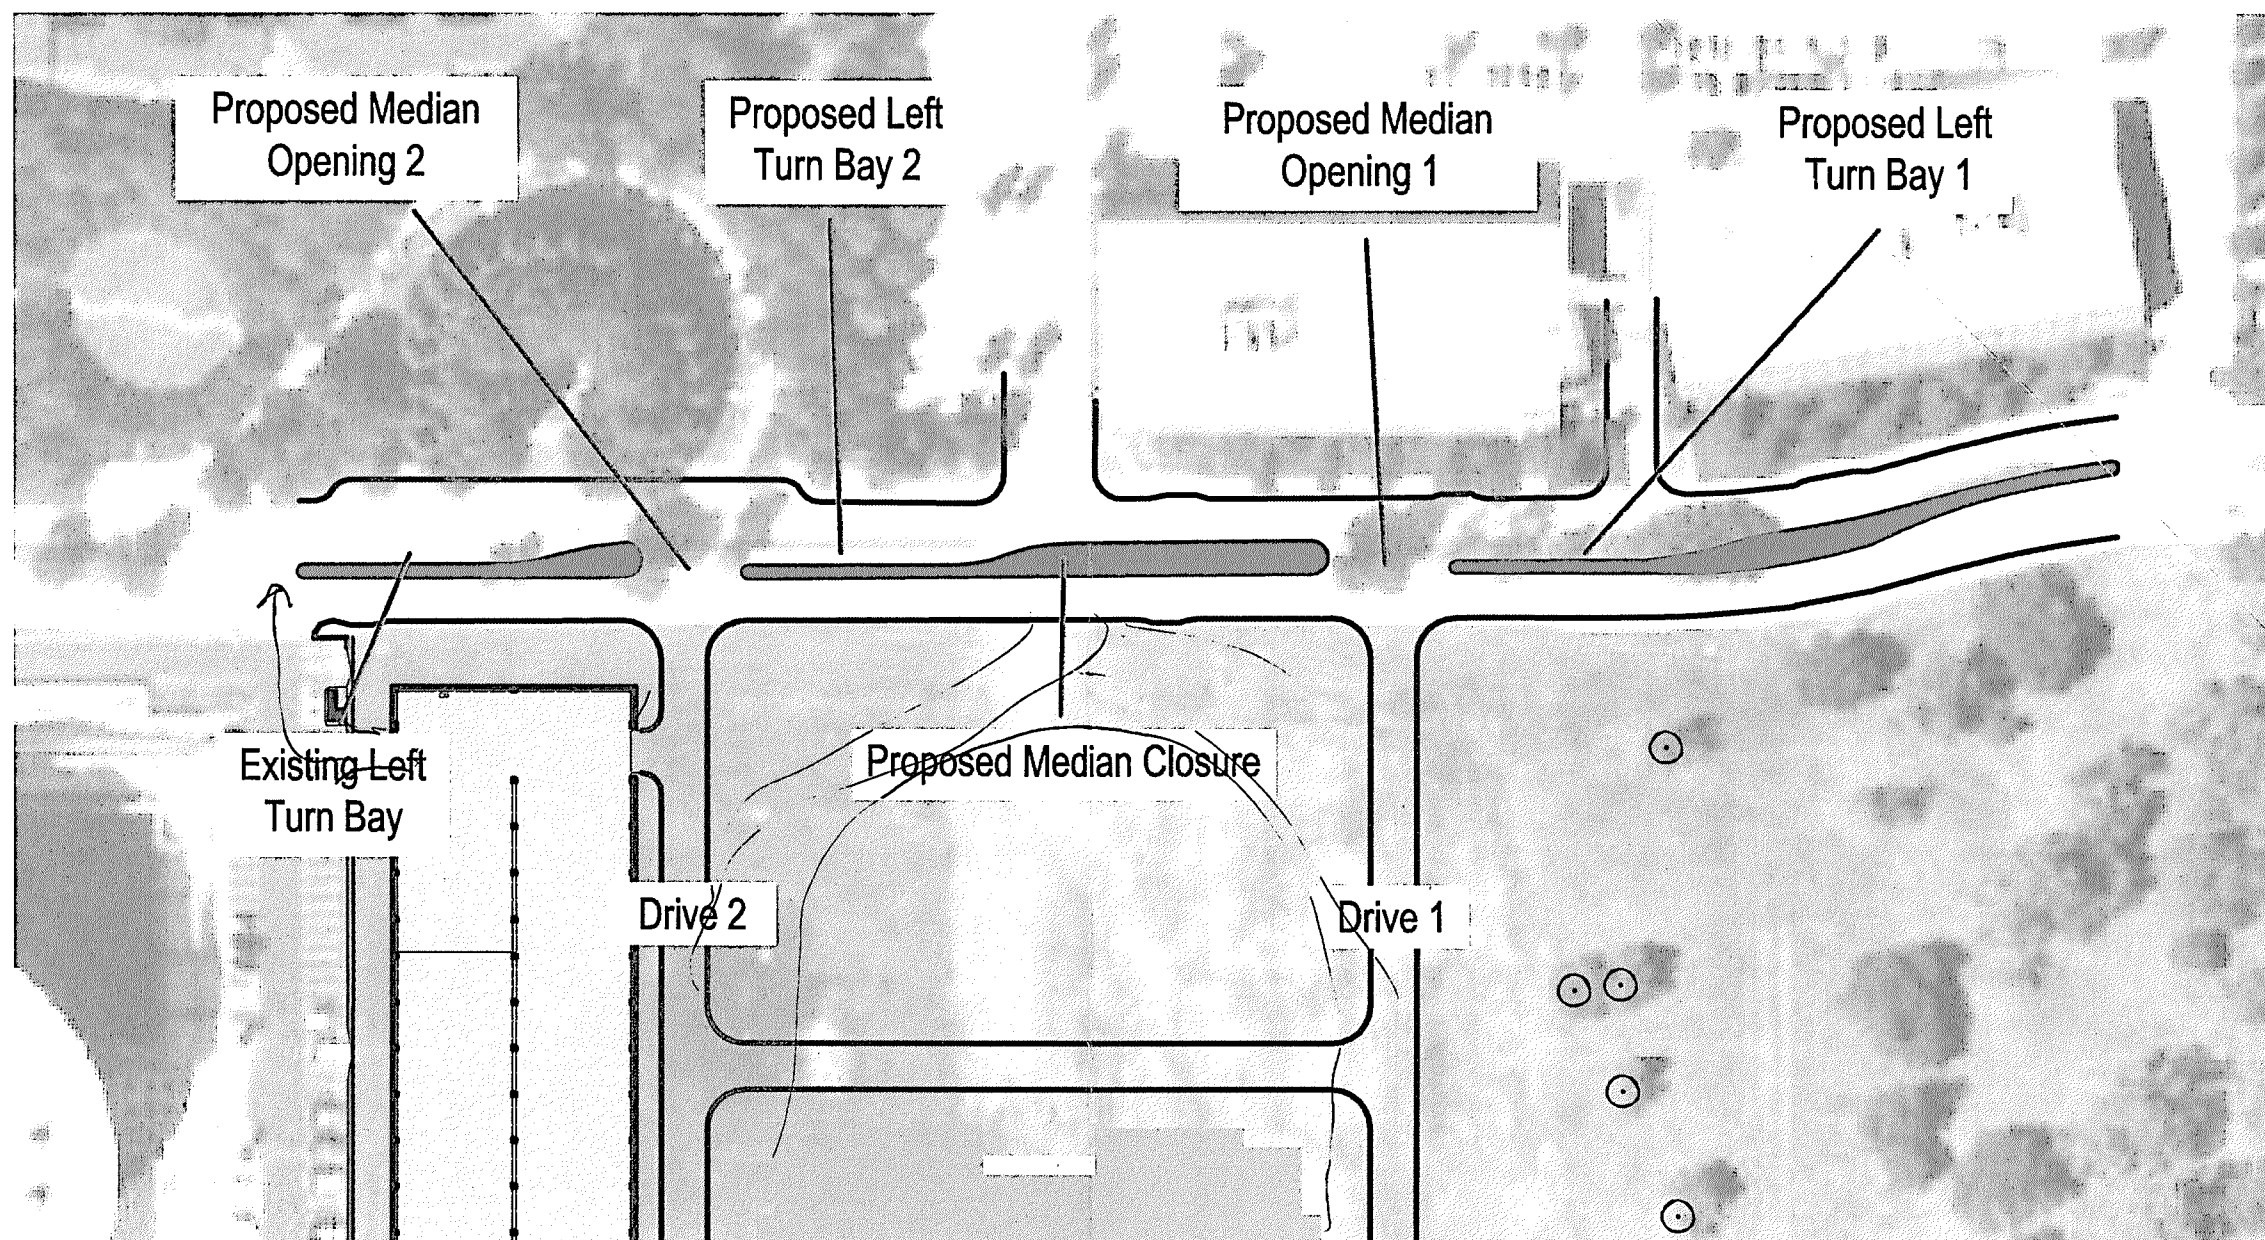

SCALE:
1" = 100'

Proposed Quorum Drive - Full Site Access