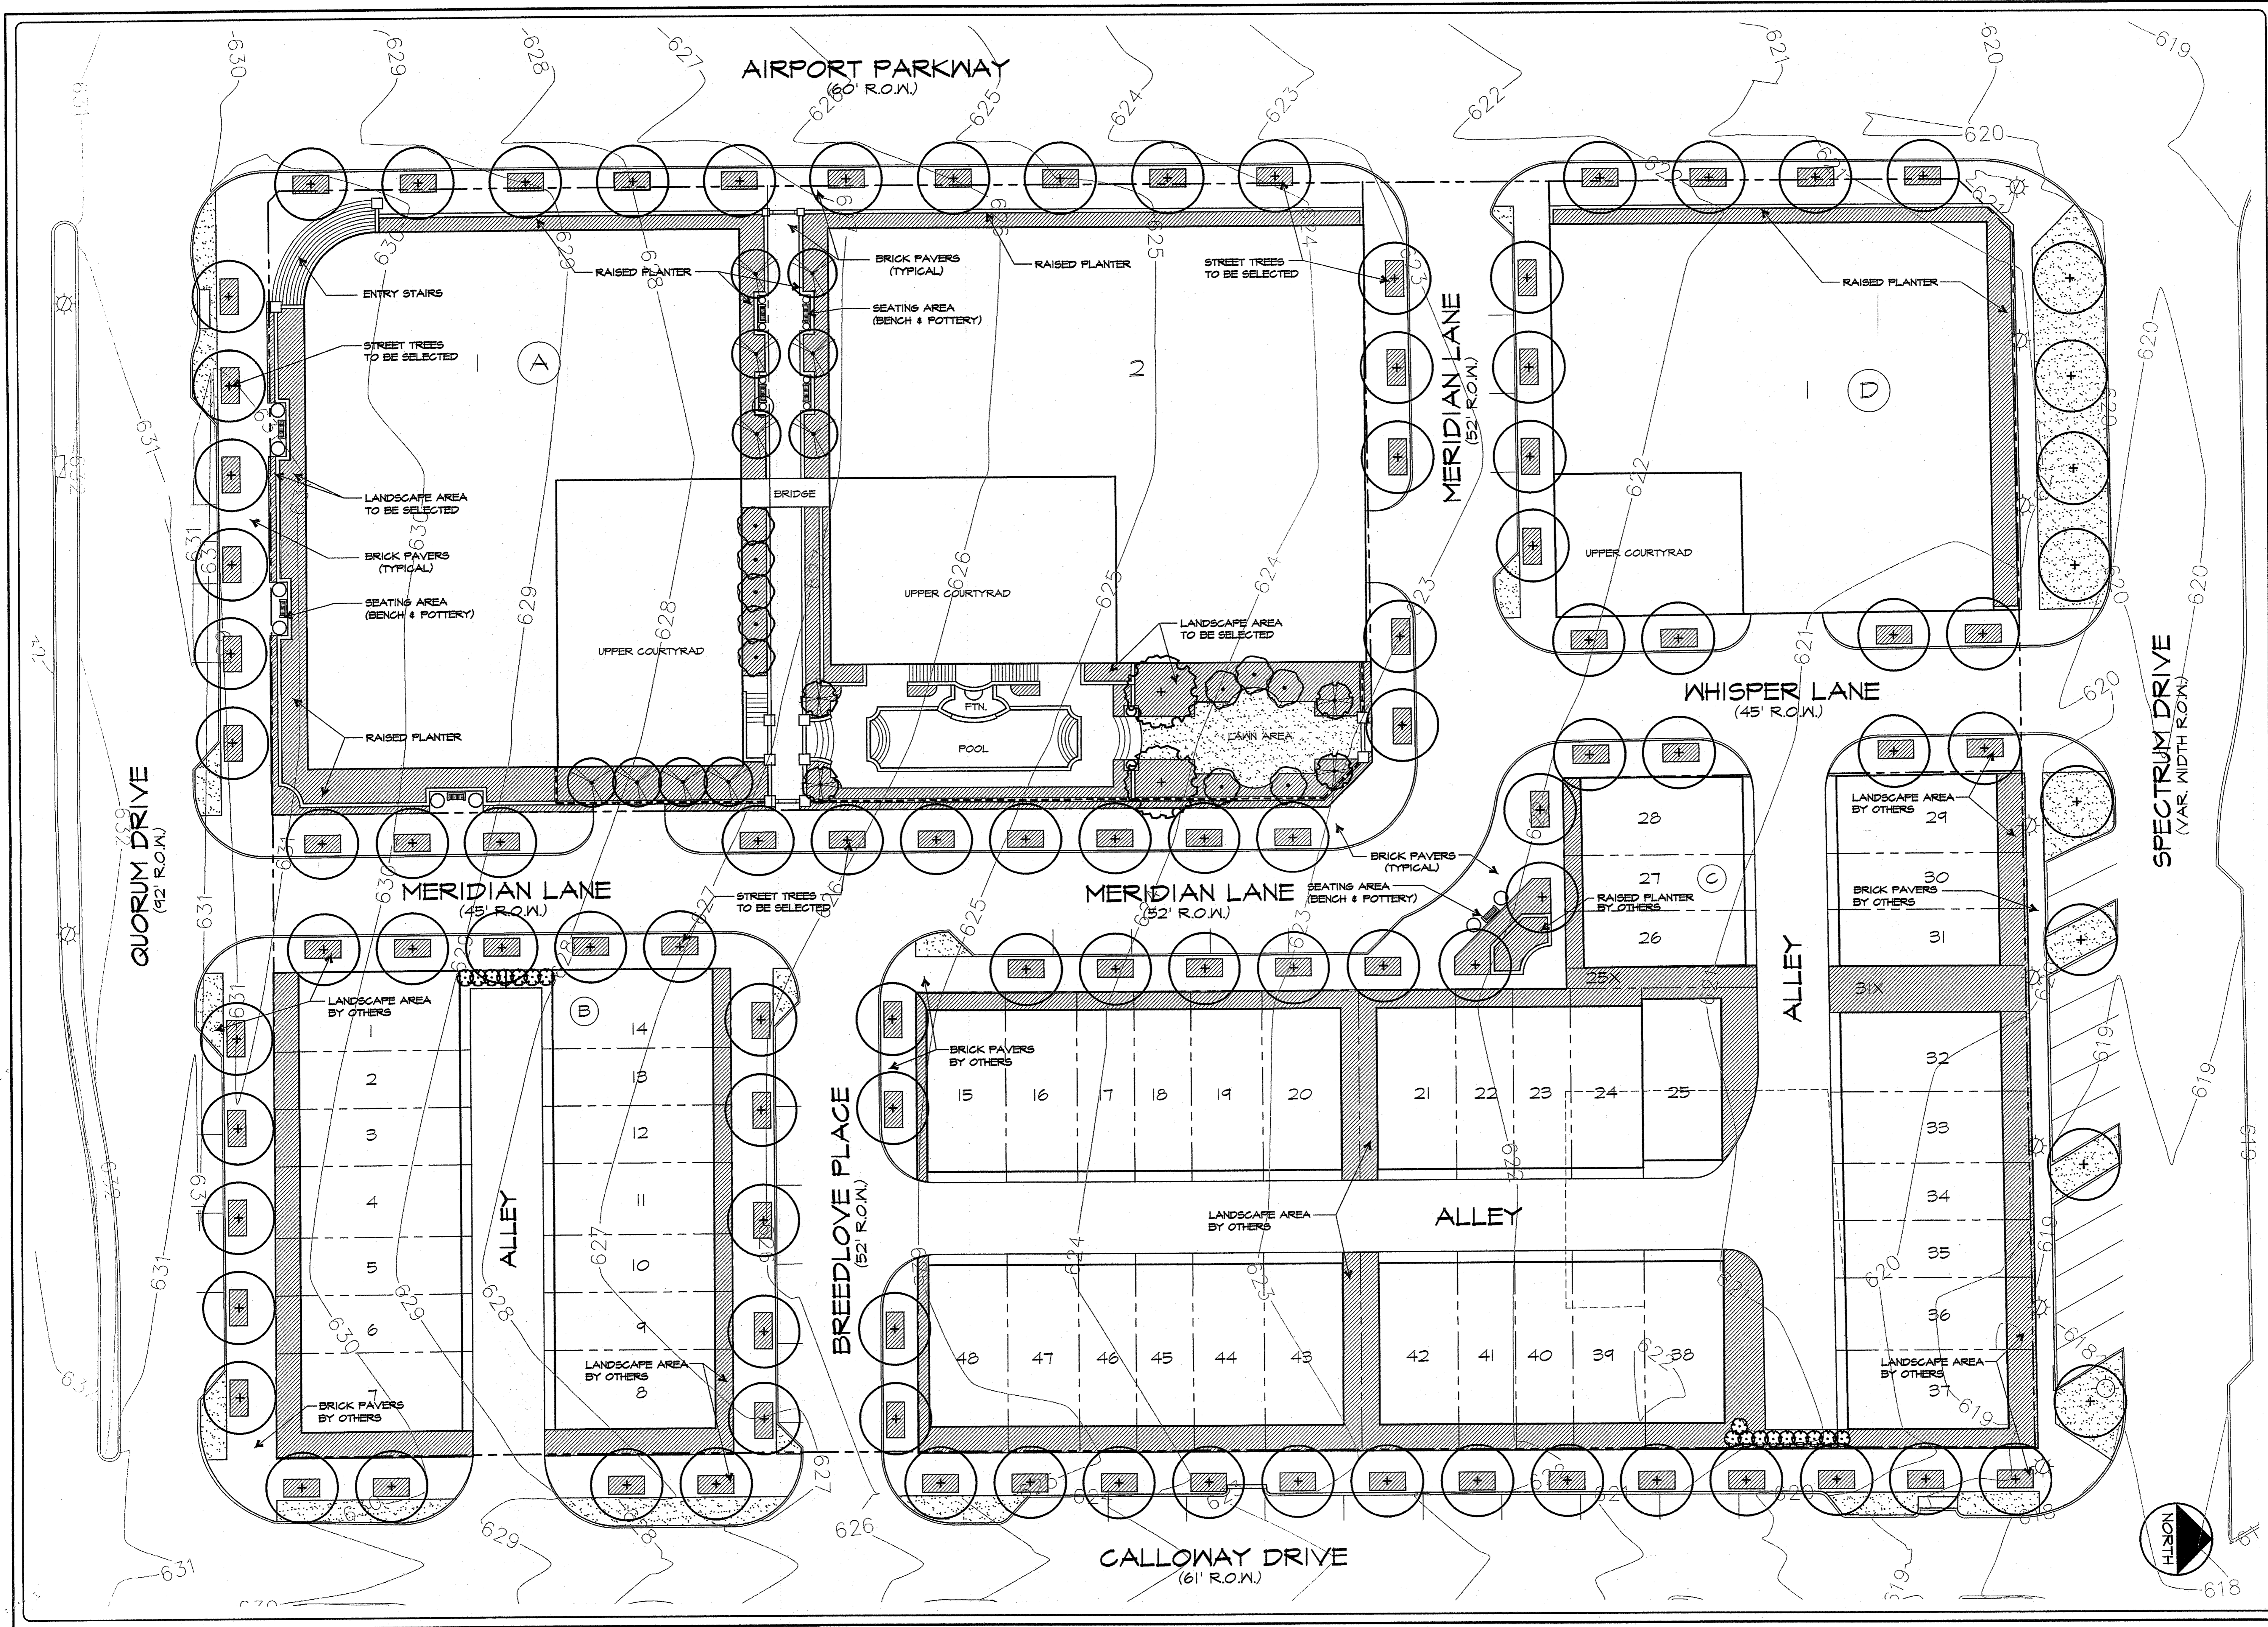

F:\001032 Meridian Square\08102city-1.dwg Tue Jul 22 06:01:34 2008 GR1

**Grubbs Design Group**  
Landscape Architecture - Construction Management

**Meridian Square**  
Condominium / Townhomes  
Addison, Texas

Issued For:  
**PRELIMINARY**  
Job No.  
08102.00  
Scale  
1" = 20'-0"  
Drawn By:  
JDG  
Date  
7-21-2008

Sheet Title:  
**Landscape Plan**  
Sheet Number:  
**L1**  
of L1 Sheets

**Grubbs Design Group, P.L.L.C. - 403 South Tennessee Street - McKinney, Texas 75069 - Phone (972) 548-5020 - Fax (972) 548-5022**