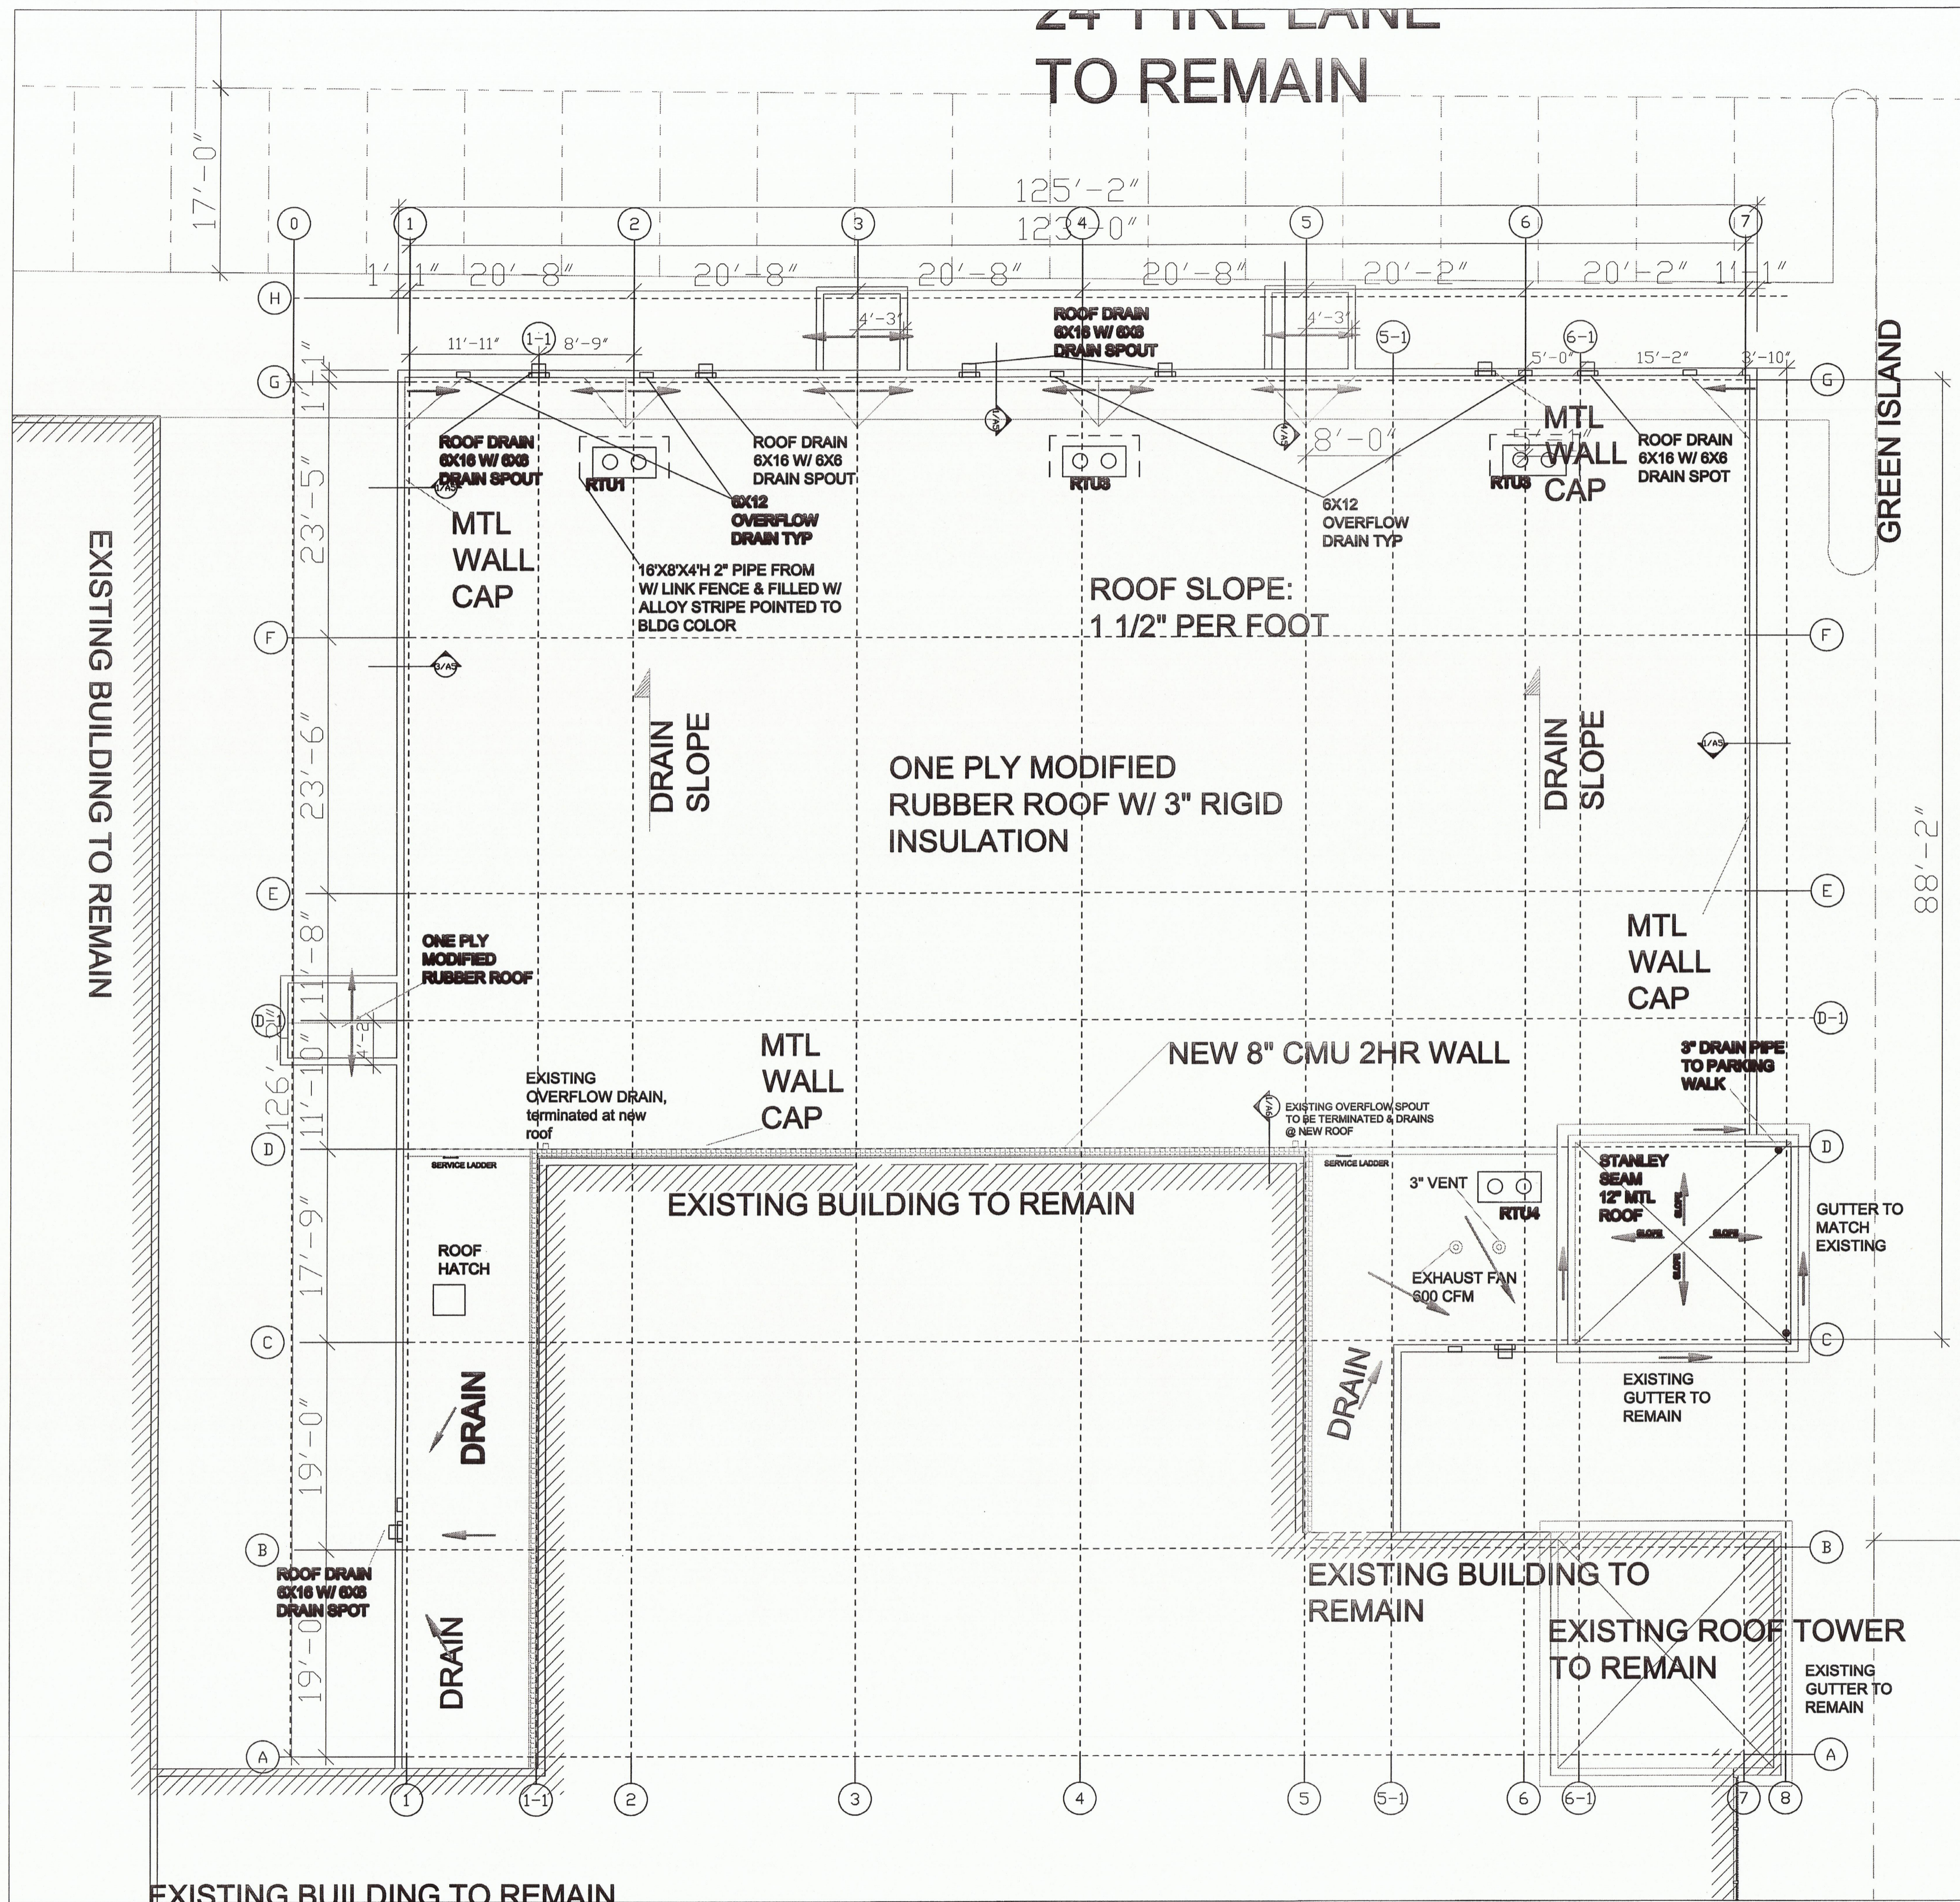

S: 1"=50'-0"

ROOF PLAN S: 1/8"=1'-0"

CHAUCER'S
DESIGN STUDIO

949 SIMON DRIVE, PLANO, TX. 75025
TEL: 972.849.6848 E-MAIL: chaucerdesignbuild@gmail.com

CROWN PLAZA HOTEL

14315 MIDWAY
ADDISON, TEXAS 75001

REVISION:

DRAFTER:
CHEHSIANG CHEN
DATE:
3/02/2010

A3