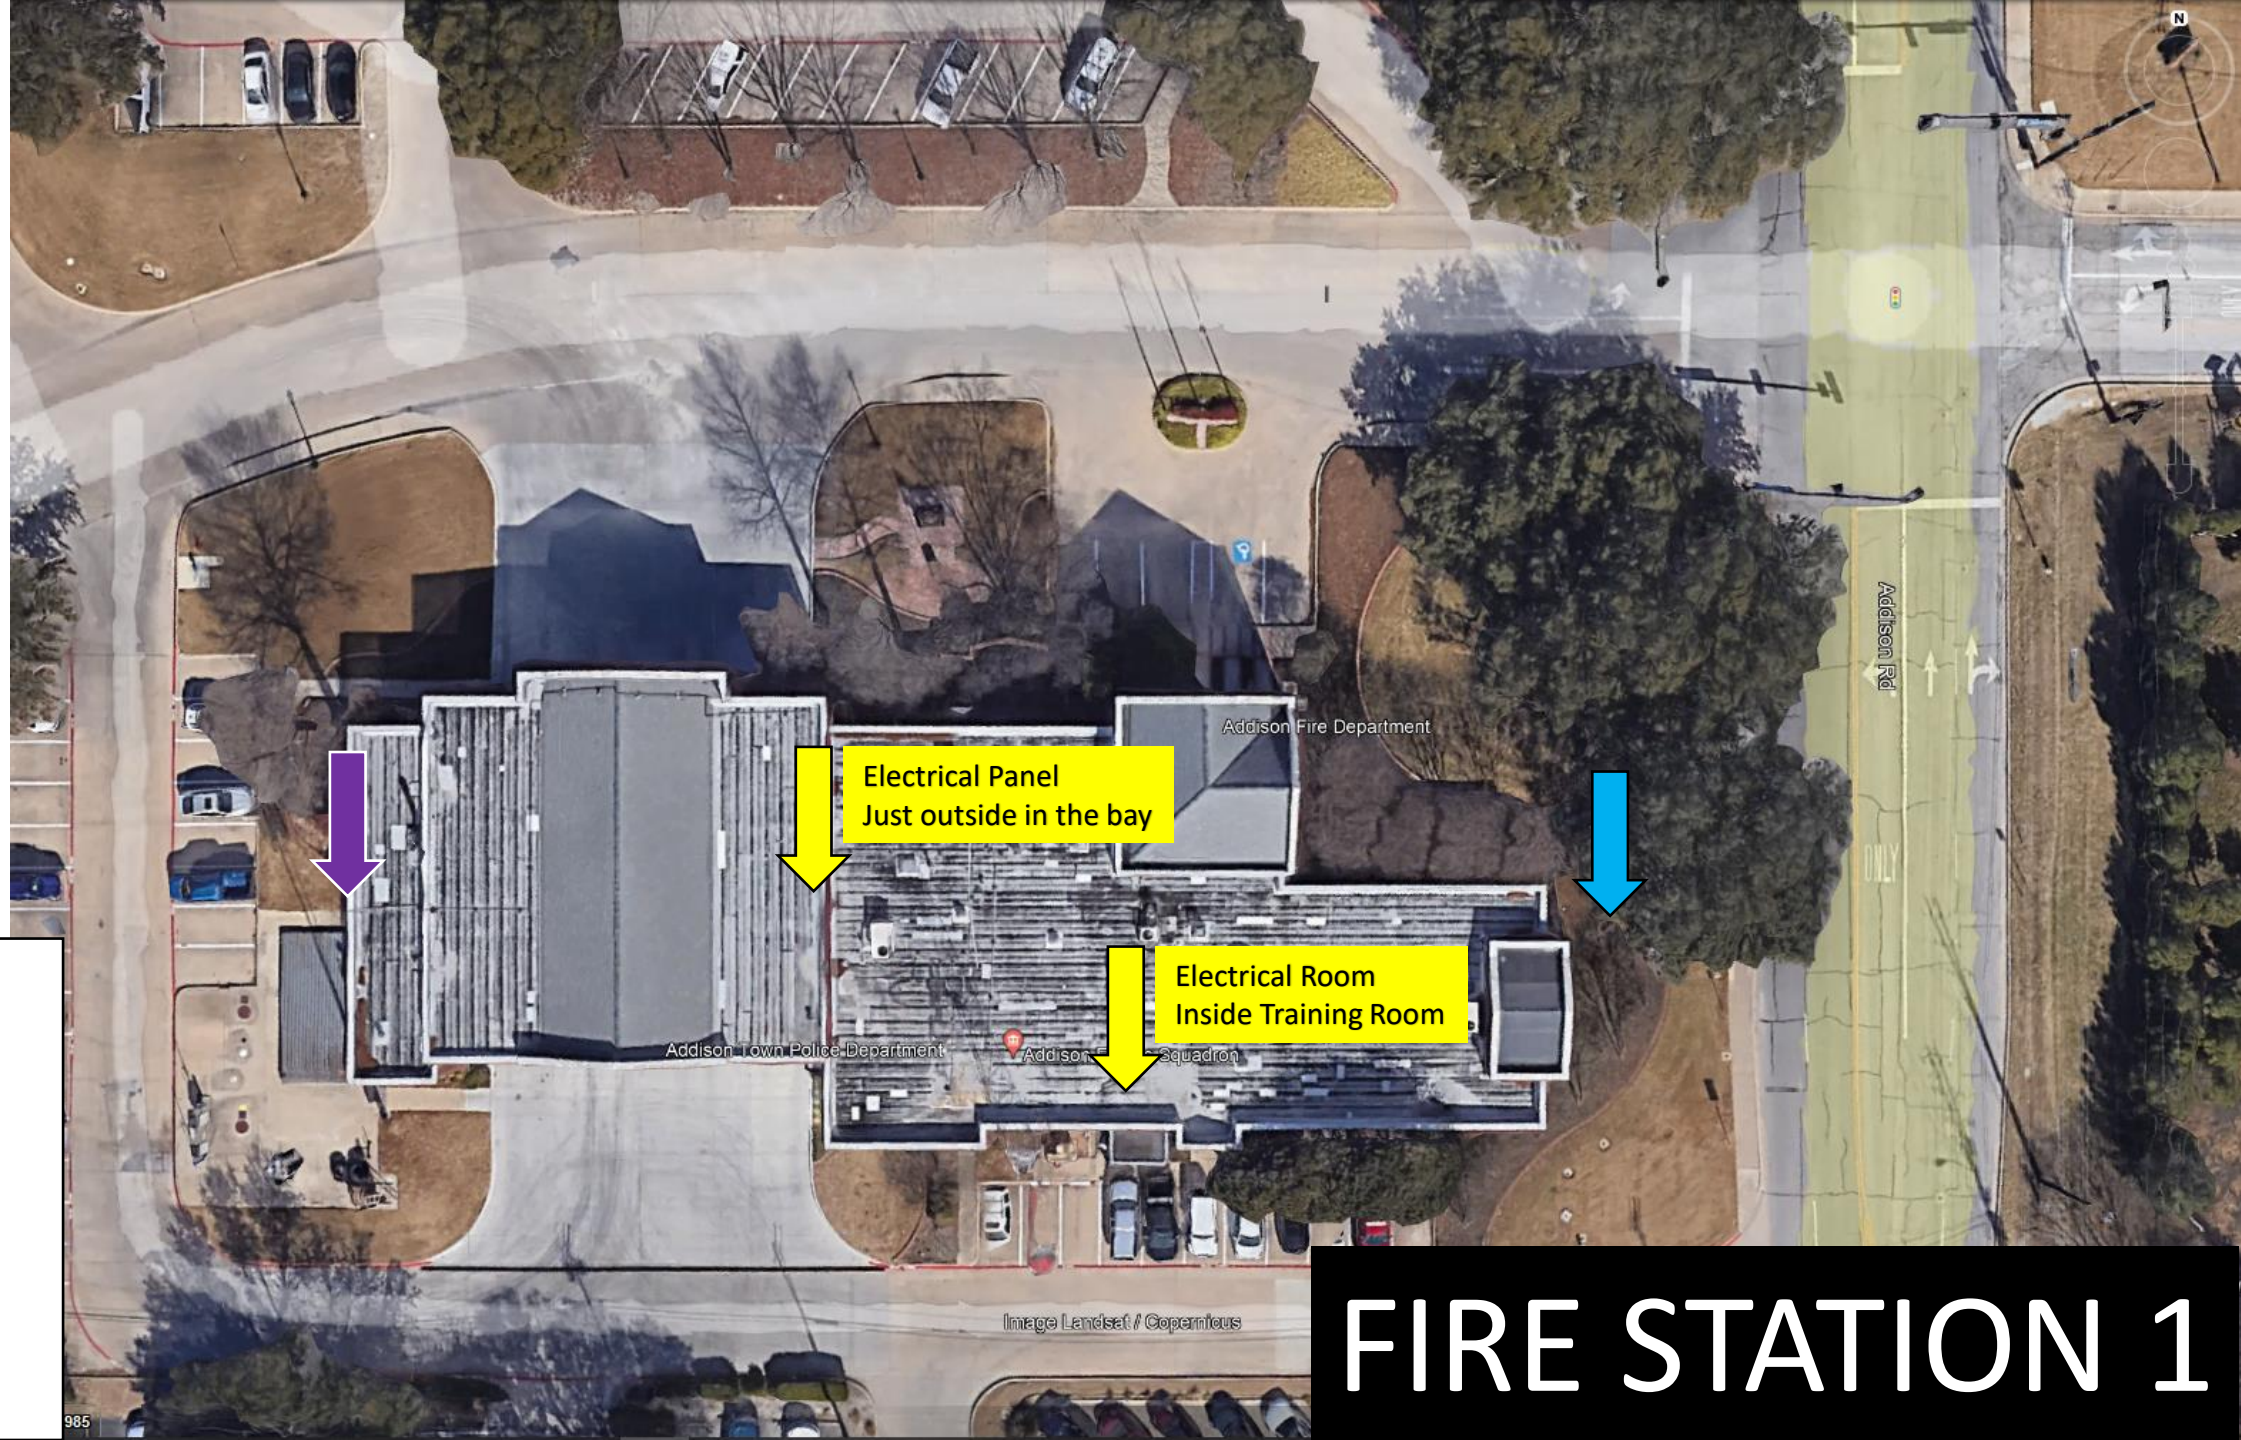

Legend for shut-off locations:

- Gas Shut-off (Purple arrow)
- Water Shut-off (Blue arrow)
- Electrical Shut-off (Yellow arrow)

Electrical Panel  
Just outside in the bay

Electrical Room  
Inside Training Room

# FIRE STATION 1

On the West side by Fuel Pumps

Within the Electrical Room inside the Training Area

On the East side by Admin Offices

In the bay just outside the Kitchen Area