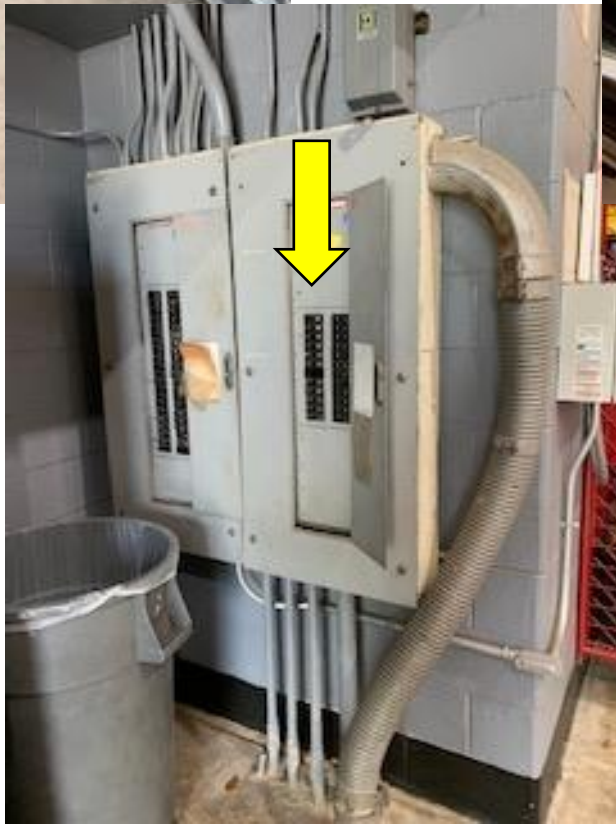

Legend for shut-off locations:

- Gas Shut-off (Purple arrow)
- Water Shut-off (Blue arrow)
- Electrical Shut-off (Yellow arrow)

Electrical Panel  
Just outside in the bay

Electrical Room  
Inside Training Room

# FIRE STATION 1

On the West side by Fuel Pumps

Within the Electrical Room inside the Training Area

On the East side by Admin Offices

In the bay just outside the Kitchen Area