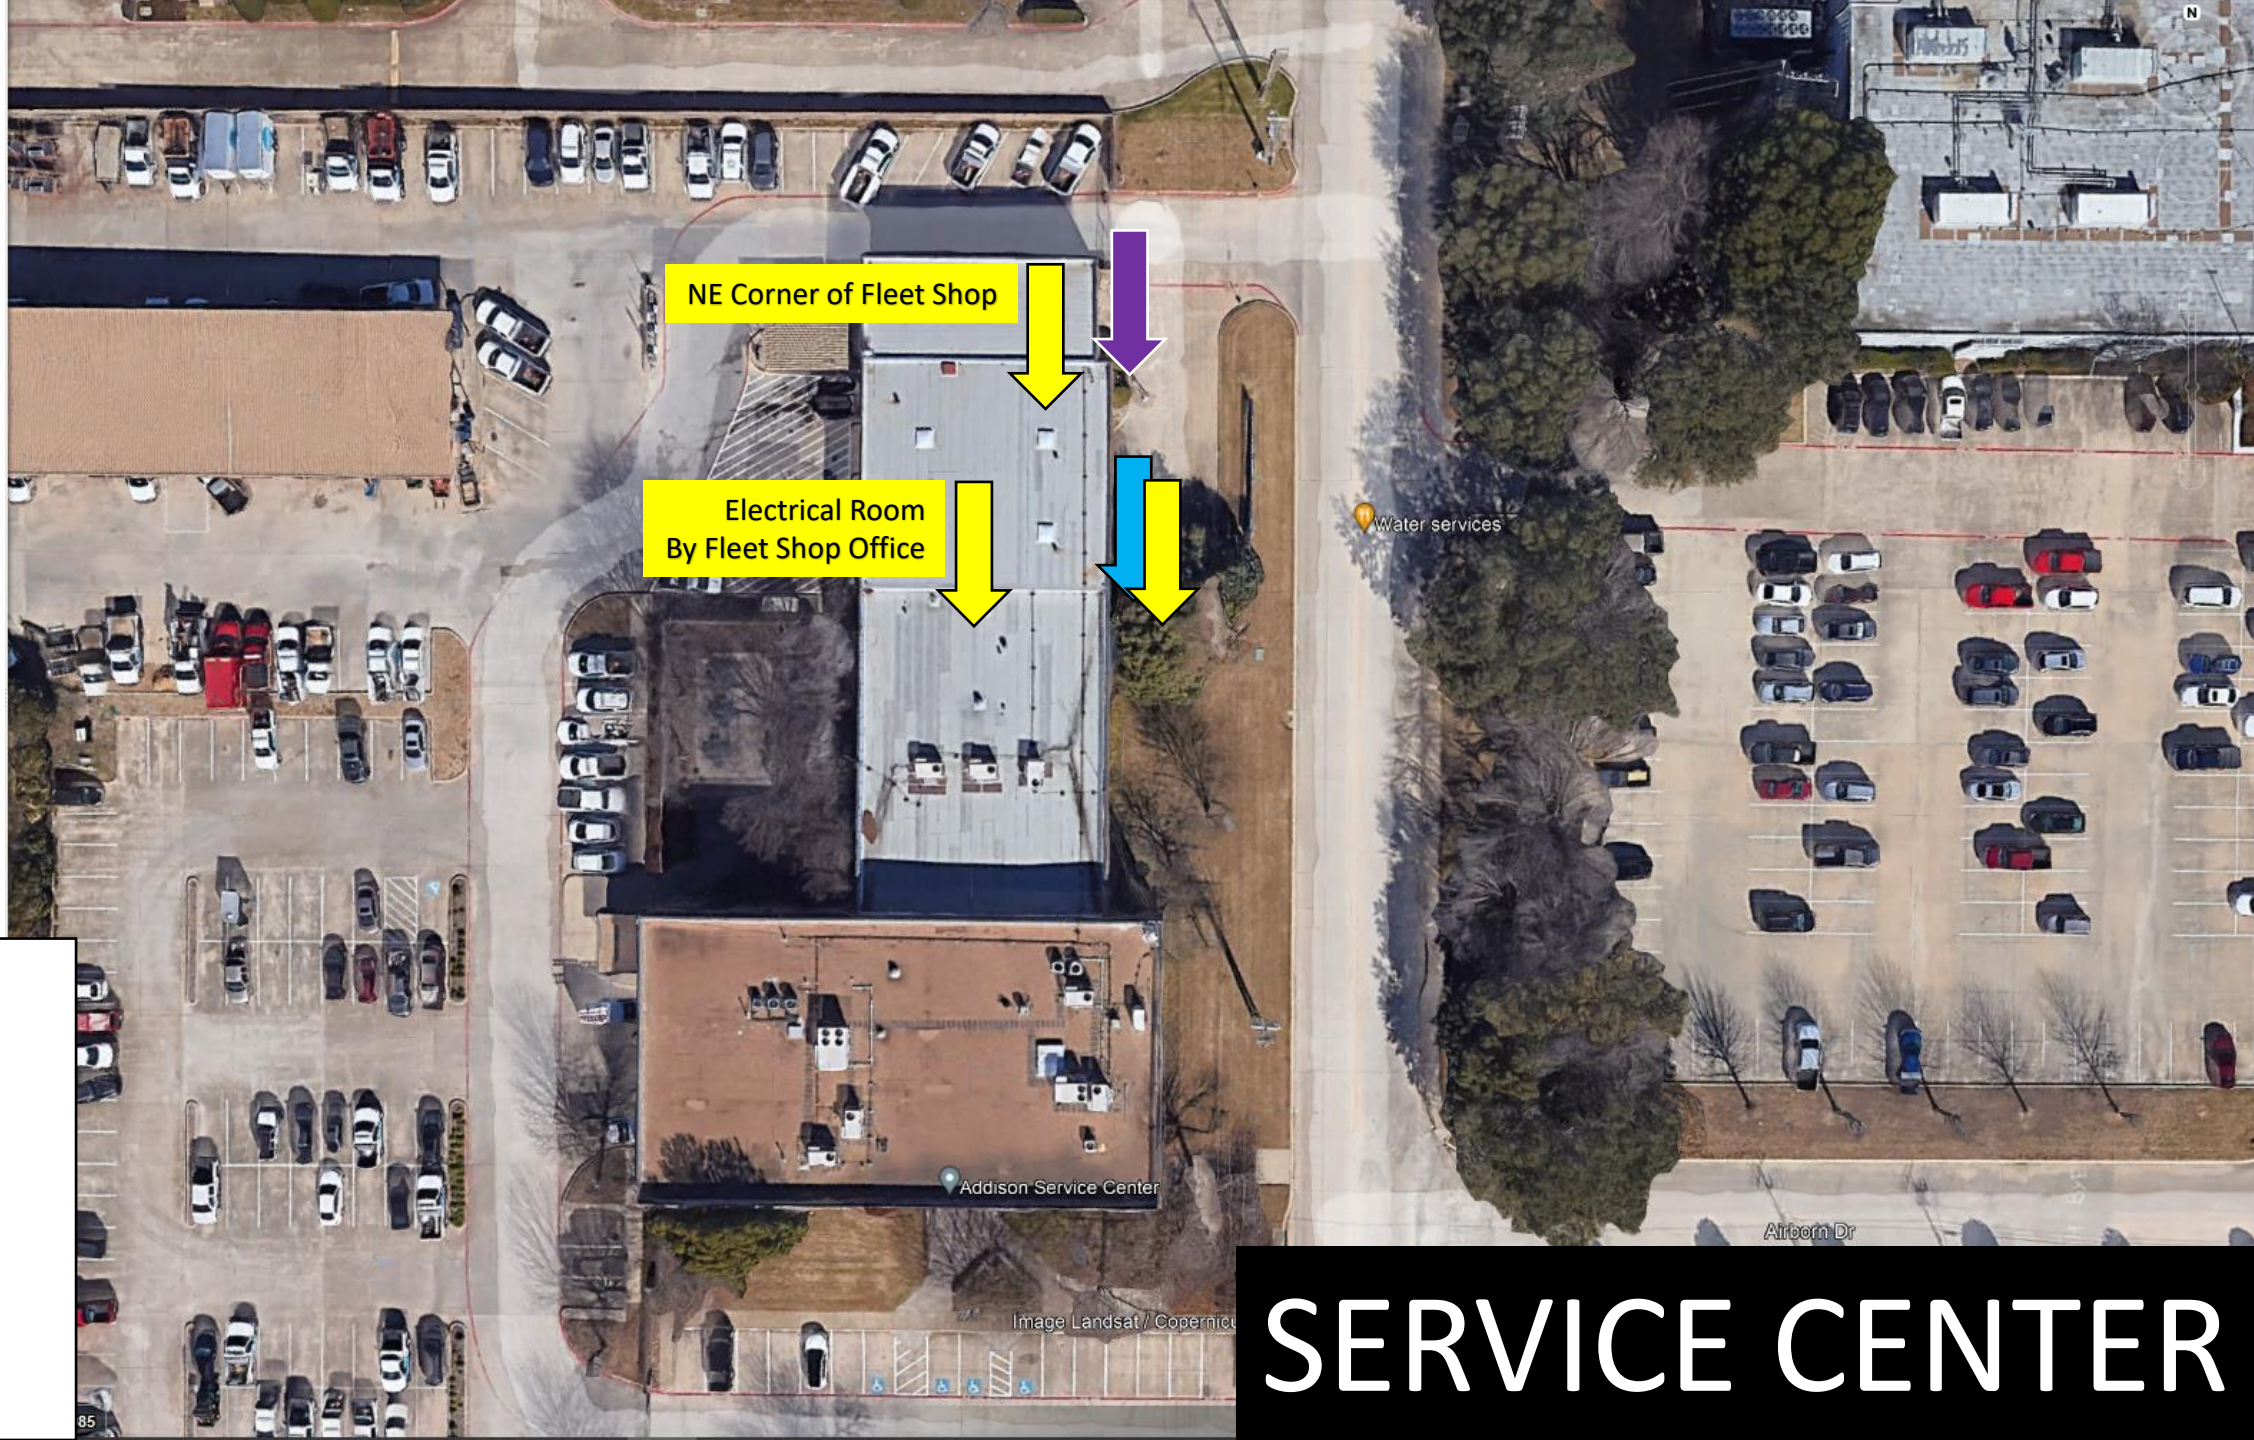

A legend box with a white background and black border. It contains four entries, each with a colored arrow pointing to the right and a corresponding text label below it: a purple arrow for 'Gas Shut-off', a blue arrow for 'Water Shut-off', a yellow arrow for 'Electrical Shut-off', and a yellow arrow for 'Electrical Shut-off'.

NE Corner of Fleet Shop

Electrical Room
By Fleet Shop Office

Water services

Addison Service Center

Image Landsat / Copernicus

SERVICE CENTER

On the East side of
the Building near
Fleet office.

On the East side of
the Building near
Fleet office.

On the Northeast side
of the Fleet Shop

On the Northeast
Corner of the
building