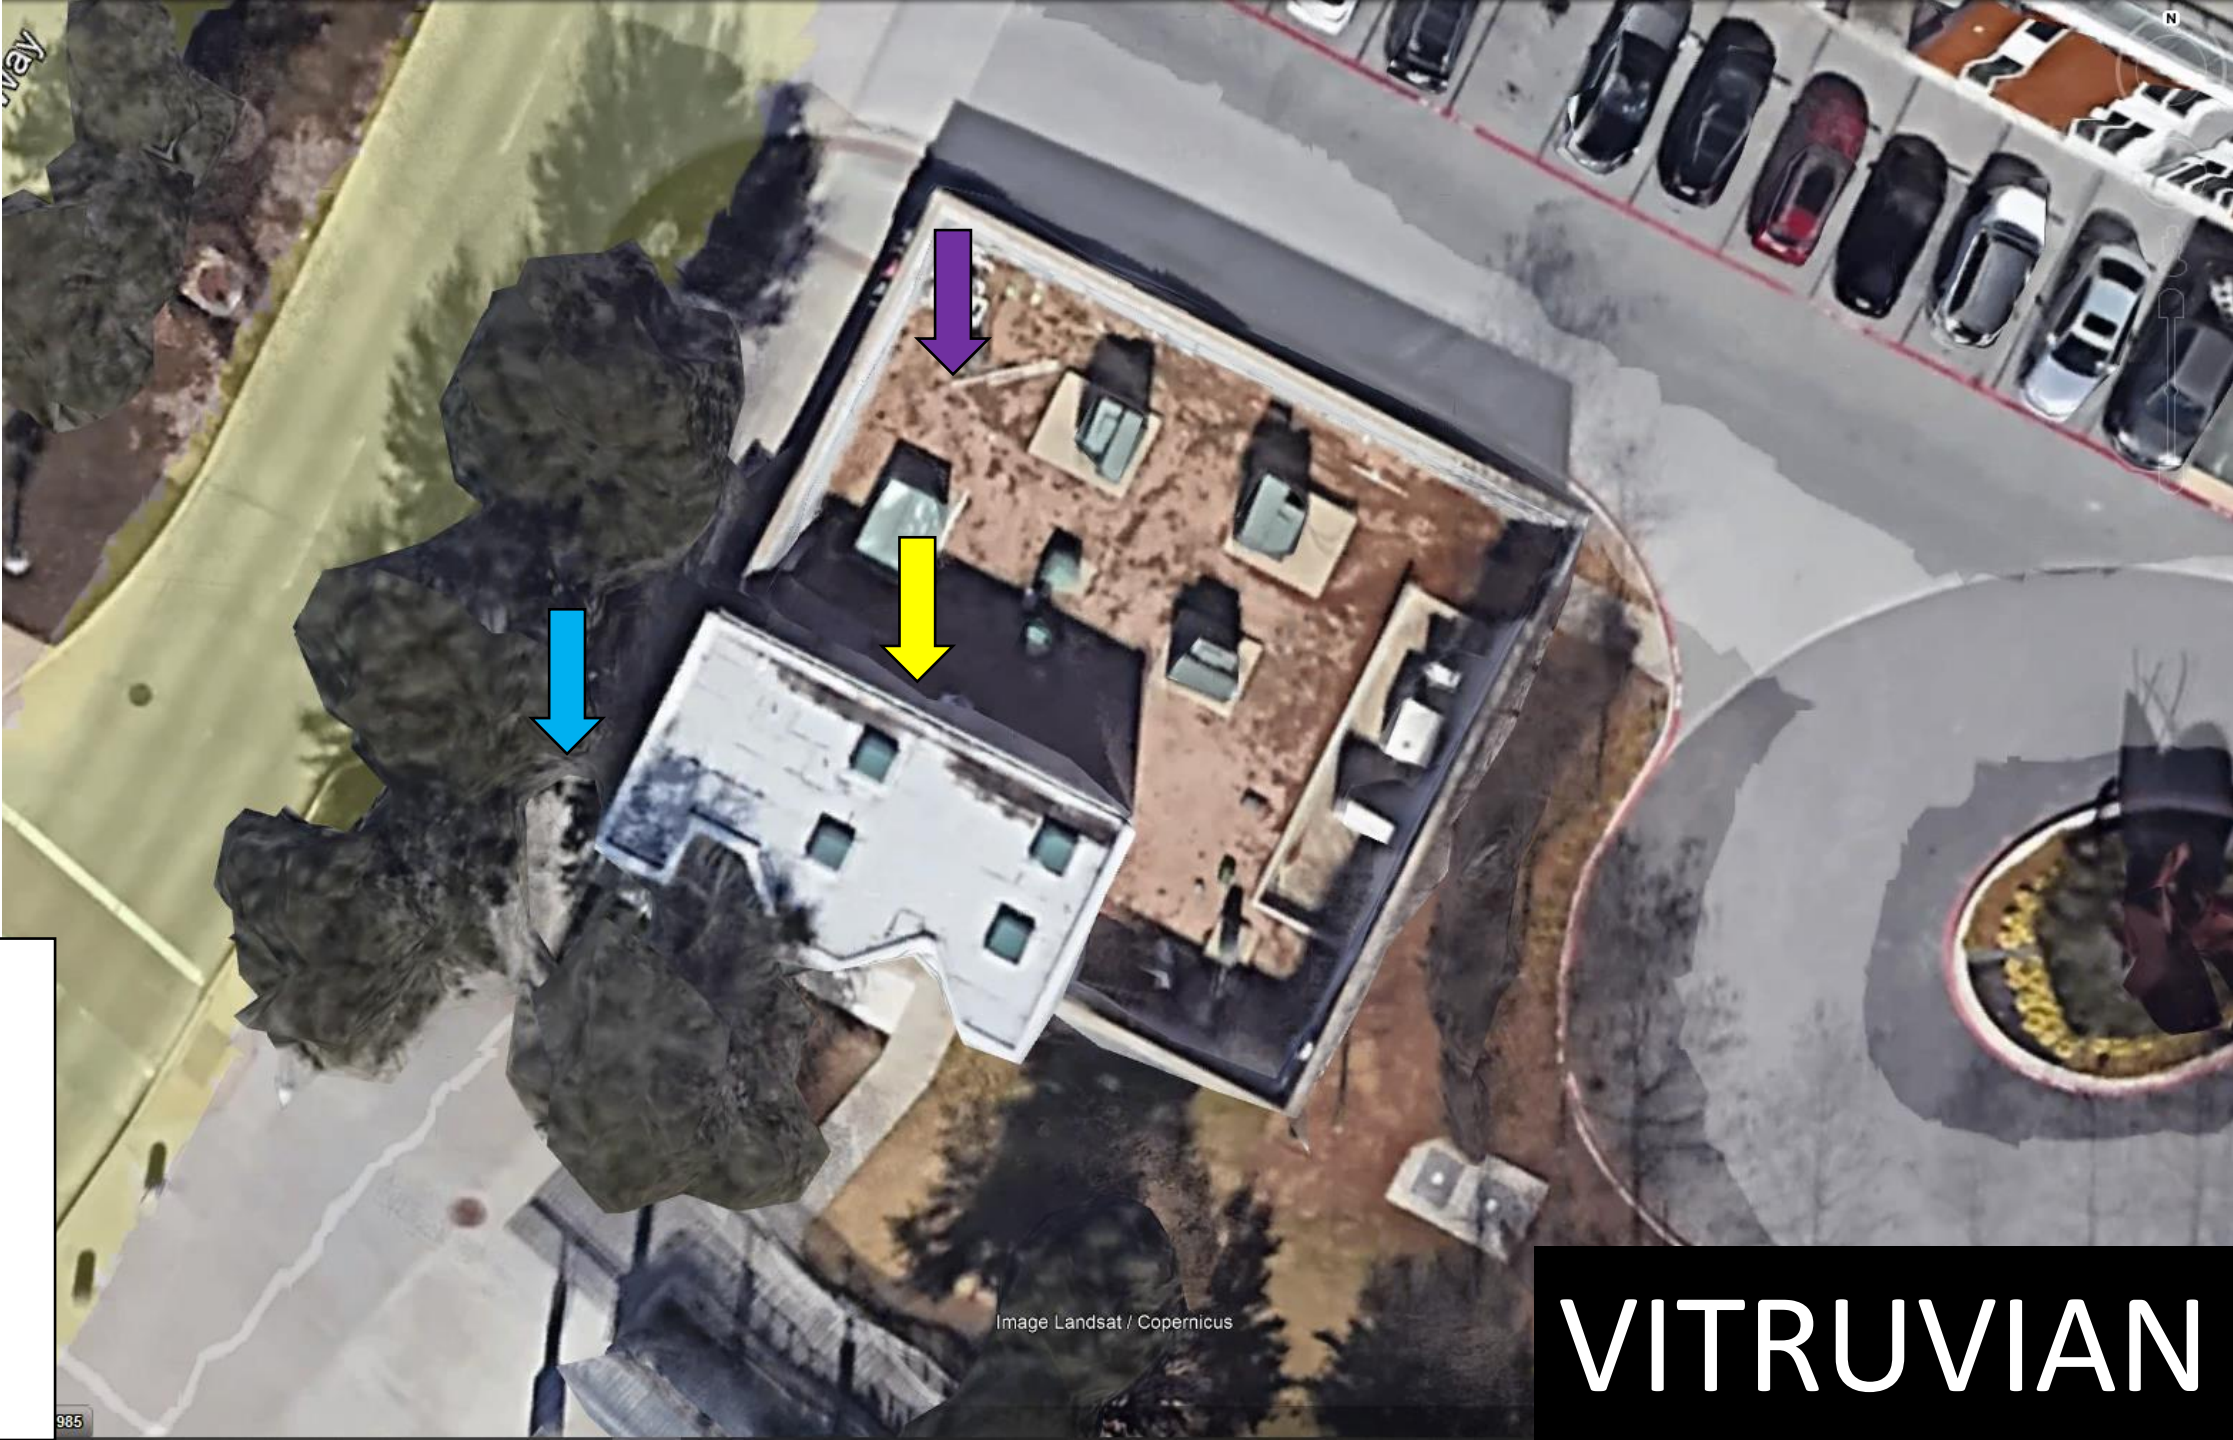

A legend box with a black border containing three colored arrows pointing to the right, each with a corresponding label below it. The top arrow is purple and labeled 'Gas Shut-off'. The middle arrow is blue and labeled 'Water Shut-off'. The bottom arrow is yellow and labeled 'Electrical Shut-off'.

- Gas Shut-off
- Water Shut-off
- Electrical Shut-off

VITRUVIAN

On North side of building in the gated area.

On West side of the building off Vitruvian, just outside the gate

On the Northwest corner of the gated area